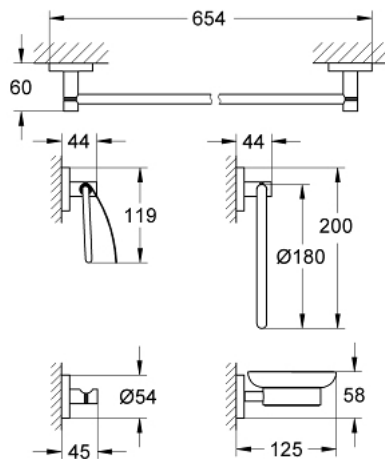

40 344 DC1 ESSENTIALS MASTER BATHROOM ACCESSORIES SET 5-IN-1

PRODUCT DESCRIPTION

- Colour: supersteel
- material: glass / metal
- consisting of:
 - towel ring (40 365 001)
 - towel rail, 600 mm (40 366 001)
 - robe hook (40 364 001)
 - paper holder with cover (40 367 001)
 - soap dish with holder (40 444 001)
- concealed fastening
- GROHE LongLife finish
- suitable for screwing (including screws and dowels) or gluing (glue 40 915 000 sold separately)

40 344 DC1 ESSENTIALS MASTER BATHROOM ACCESSORIES SET 5-IN-1

SPARE PARTS, september 2016 – now

1: Soap dish (Spare part-nr. 40368001)