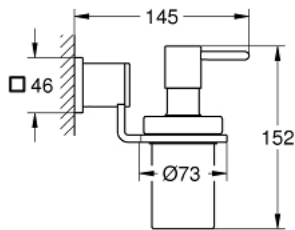

40 363 000 ALLURE SOAP DISPENSER

PRODUCT DESCRIPTION

- Colour: chrome
- material: glass / metal
- wall mounted
- filling quantity 160 ml
- consisting of holder and tank
- concealed fastening
- GROHE LongLife finish

40 363 000 ALLURE SOAP DISPENSER

SPARE PARTS, junij 2005 – now

1: Pump device (Spare part-nr. 40384000)

2: Spare bottle (Spare part-nr. 40179000)