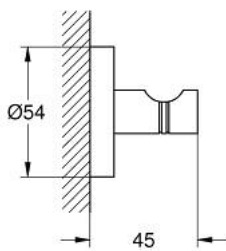

40 364 A01 ESSENTIALS ROBE HOOK

PRODUCT DESCRIPTION

- Colour: hard graphite
- material: metal
- concealed fastening
- GROHE LongLife finish
- suitable for screwing (including screws and dowels) or gluing (glue 40 915 000 sold separately)
- holding force: max. 5 kg
- the specified holding capacity is valid for static (slowly applied) load and intended use only