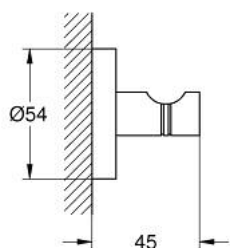

40 364 AL1 ESSENTIALS ROBE HOOK

PRODUCT DESCRIPTION

- Colour: brushed hard graphite
- material: metal
- concealed fastening
- GROHE LongLife finish
- suitable for screwing (including screws and dowels) or gluing (glue 40 915 000 sold separately)
- holding force: max. 5 kg
- the specified holding capacity is valid for static (slowly applied) load and intended use only