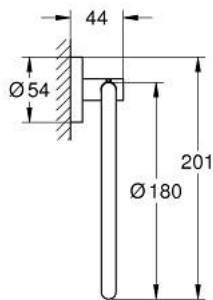

## 40 365 DA1 ESSENTIALS TOWEL RING

### PRODUCT DESCRIPTION

- Colour: warm sunset
- material: metal
- concealed fastening
- GROHE LongLife finish
- suitable for screwing (including screws and dowels) or gluing (glue 40 915 000 sold separately)
- holding force: max. 5 kg
- the specified holding capacity is valid for static (slowly applied) load and intended use only