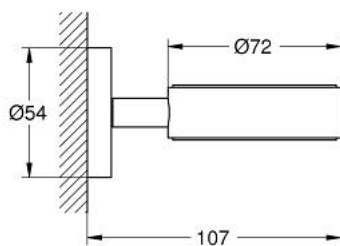

40 369 001 ESSENTIALS HOLDER

PRODUCT DESCRIPTION

- Colour: chrome
- material: metal
- fits to crystal glass (40 372 001)
- soap dish (40 368 xx1) or soap dispenser (40 394 xx1)
- concealed fastening
- GROHE LongLife finish
- suitable for screwing (including screws and dowels) or gluing (glue 40 915 000 sold separately)
- holding force: max. 5 kg
- the specified holding capacity is valid for static (slowly applied) load and intended use only