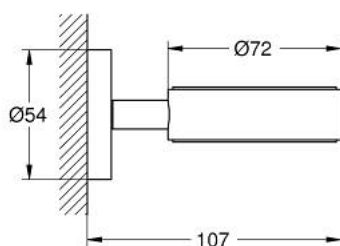

40 369 DC1 ESSENTIALS HOLDER

PRODUCT DESCRIPTION

- Colour: supersteel
- material: metal
- fits to crystal glass (40 372 001)
- soap dish (40 368 xx1) or soap dispenser (40 394 xx1)
- concealed fastening
- GROHE LongLife finish
- suitable for screwing (including screws and dowels) or gluing (glue 40 915 000 sold separately)
- holding force: max. 5 kg
- the specified holding capacity is valid for static (slowly applied) load and intended use only