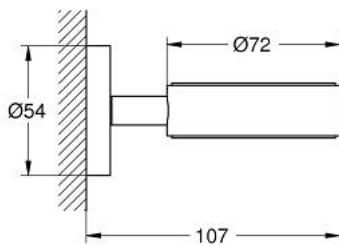

40 369 GN1 ESSENTIALS HOLDER

PRODUCT DESCRIPTION

- Colour: brushed cool sunrise
- material: metal
- fits to crystal glass (40 372 001)
- soap dish (40 368 xx1) or soap dispenser (40 394 xx1)
- concealed fastening
- GROHE LongLife finish
- suitable for screwing (including screws and dowels) or gluing (glue 40 915 000 sold separately)
- holding force: max. 5 kg
- the specified holding capacity is valid for static (slowly applied) load and intended use only