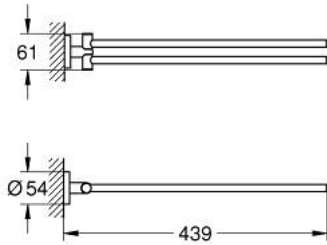

40 371 001 ESSENTIALS TOWEL BAR

PRODUCT DESCRIPTION

- Colour: chrome
- material: metal
- two arms, pivotable
- 439 mm
- concealed fastening
- GROHE LongLife finish
- suitable for screwing (including screws and dowels)