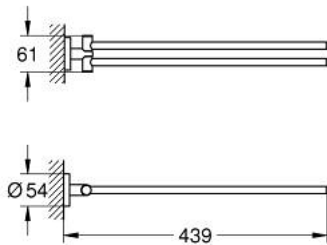

40 371 GL1 ESSENTIALS TOWEL BAR

PRODUCT DESCRIPTION

- Colour: cool sunrise
- material: metal
- two arms, pivotable
- 439 mm
- concealed fastening
- GROHE LongLife finish
- suitable for screwing (including screws and dowels)