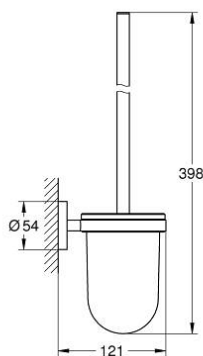

40 374 A01 ESSENTIALS TOILET BRUSH SET

PRODUCT DESCRIPTION

- Colour: hard graphite
- material: glass / metal
- wall mounted
- concealed fastening
- GROHE LongLife finish
- suitable for screwing (including screws and dowels) or gluing (glue 40 915 000 sold separately)
- holding force: max. 5 kg
- the specified holding capacity is valid for static (slowly applied) load and intended use only

40 374 A01 ESSENTIALS TOILET BRUSH SET

SPARE PARTS, november 2016 – now

1: Spare brush (Spare part-nr. 40392A00)

1.1: Spare brush head (Spare part-nr. 40791001)

2: Spare glass (Spare part-nr. 40393000)