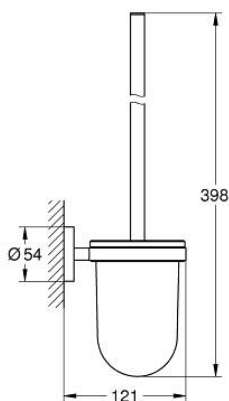

40 374 AL1 ESSENTIALS TOILET BRUSH SET

PRODUCT DESCRIPTION

- Colour: brushed hard graphite
- material: glass / metal
- wall mounted
- concealed fastening
- GROHE LongLife finish
- suitable for screwing (including screws and dowels) or gluing (glue 40 915 000 sold separately)
- holding force: max. 5 kg
- the specified holding capacity is valid for static (slowly applied) load and intended use only

40 374 AL1 ESSENTIALS TOILET BRUSH SET

SPARE PARTS, november 2016 – now

1: Spare brush (Spare part-nr. 40392AL0)

1.1: Spare brush head (Spare part-nr. 40791001)

2: Spare glass (Spare part-nr. 40393000)