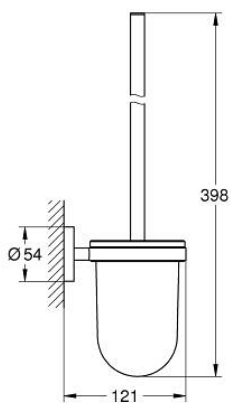

40 374 DL1 ESSENTIALS TOILET BRUSH SET

PRODUCT DESCRIPTION

- Colour: brushed warm sunset
- material: glass / metal
- wall mounted
- concealed fastening
- GROHE LongLife finish
- suitable for screwing (including screws and dowels) or gluing (glue 40 915 000 sold separately)
- holding force: max. 5 kg
- the specified holding capacity is valid for static (slowly applied) load and intended use only

40 374 DL1 ESSENTIALS TOILET BRUSH SET

SPARE PARTS, november 2016 – now

1: Spare brush (Spare part-nr. 40392DL0)

1.1: Spare brush head (Spare part-nr. 40791001)

2: Spare glass (Spare part-nr. 40393000)