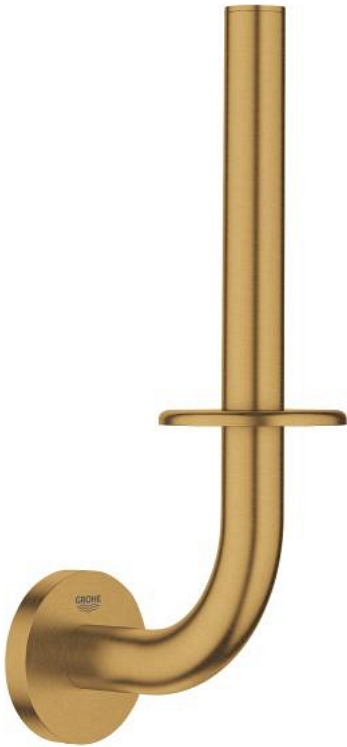

40 385 GN1 ESSENTIALS RESERVE TOILET PAPER HOLDER

PRODUCT DESCRIPTION

- Colour: brushed cool sunrise
- material: metal
- wall mounted
- concealed fastening
- GROHE LongLife finish
- suitable for screwing (including screws and dowels) or gluing (glue 40 915 000 sold separately)
- holding force: max. 5 kg
- the specified holding capacity is valid for static (slowly applied) load and intended use only