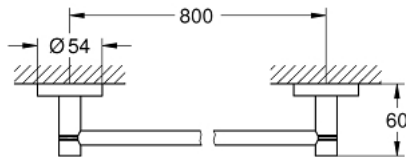

## 40 386 DA1 ESSENTIALS TOWEL RAIL

### PRODUCT DESCRIPTION

- Colour: warm sunset
- material: metal
- 854 mm (drilling length 800 mm)
- concealed fastening
- GROHE LongLife finish
- suitable for screwing (including screws and dowels) or gluing (glue 40 915 000 sold separately - 2 x needed)
- holding force: max. 10 kg
- the specified holding capacity is valid for static (slowly applied) load and intended use only