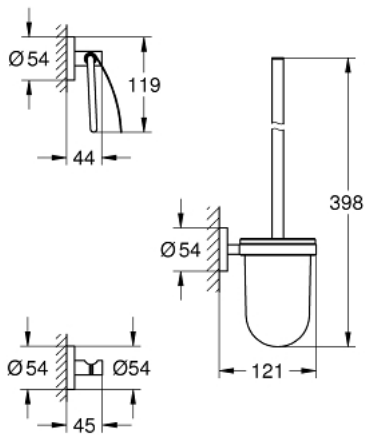

40 407 001 ESSENTIALS CITY RESTROOM ACCESSORIES SET 3-IN-1

PRODUCT DESCRIPTION

- Colour: chrome
- material: glass / metal
- consisting of:
 - toilet brush set (40 374 001)
 - robe hook (40 364 001)
 - toilet paper holder (40 367 001)
- concealed fastening
- GROHE LongLife finish
- suitable for screwing (including screws and dowels) or gluing (glue 40 915 000 sold separately - 3 x needed)

40 407 001 **ESSENTIALS CITY RESTROOM ACCESSORIES SET 3-IN-1**

SPARE PARTS, november 2014 – now

1: Spare brush (Spare part-nr. 40392000)

1.1: Spare brush head (Spare part-nr. 40791001)

2: Spare glass (Spare part-nr. 40393000)