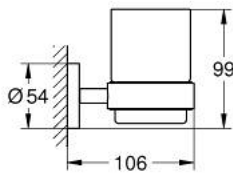

### PRODUCT DESCRIPTION

- Colour: chrome
- material: glass / metal
- consisting of:
  - holder (40 369 001)
  - glass cup (40 372 001)
- concealed fastening
- GROHE LongLife finish
- suitable for screwing (including screws and dowels) or gluing (glue 40 915 000 sold separately)
- holding force: max. 5 kg
- the specified holding capacity is valid for static (slowly applied) load and intended use only