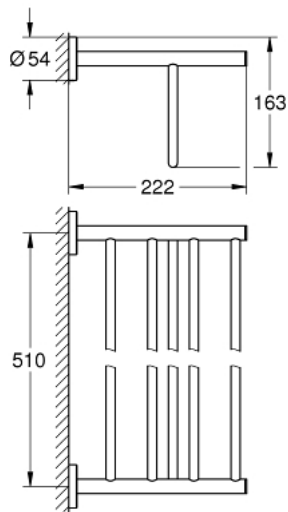

40 462 001 BAUCOSMOPOLITAN MULTI TOWEL RACK

PRODUCT DESCRIPTION

- Colour: chrome
- material: metal
- 564 mm (drilling length 510 mm)
- concealed fastening
- GROHE LongLife finish
- suitable for screwing (including screws and dowels)