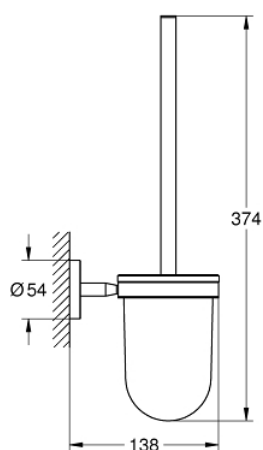

40 463 001 BAUCOSMOPOLITAN TOILET BRUSH SET

PRODUCT DESCRIPTION

- Colour: chrome
- material: glass / metal
- wall mounted
- concealed fastening
- GROHE LongLife finish
- suitable for screwing (including screws and dowels) or gluing (glue 40 915 000 sold separately)
- holding force: max. 5 kg
- the specified holding capacity is valid for static (slowly applied) load and intended use only

40 463 001 BAUCOSMOPOLITAN TOILET BRUSH SET

SPARE PARTS, november 2014 – now

1: Spare brush (Spare part-nr. 40392000)

1.1: Spare brush head (Spare part-nr. 40791001)

2: Spare glass for brush (Spare part-nr. 40589000)