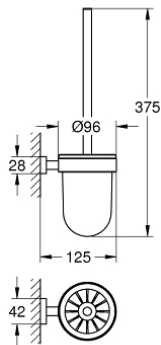

40 513 001 ESSENTIALS CUBE TOILET BRUSH SET

PRODUCT DESCRIPTION

- Colour: chrome
- material: glass / metal
- wall mounted
- concealed fastening
- GROHE LongLife finish

40 513 001 ESSENTIALS CUBE TOILET BRUSH SET

SPARE PARTS, oktober 2014 – now

1: Spare brush (Spare part-nr. 40392000)

1.1: Spare brush head (Spare part-nr. 40791001)

2: Spare glass (Spare part-nr. 40393000)