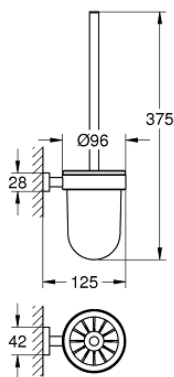

40 513 AL1 ESSENTIALS CUBE TOILET BRUSH SET

PRODUCT DESCRIPTION

- Colour: brushed hard graphite
- material: glass / metal
- wall mounted
- concealed fastening
- GROHE LongLife finish

40 513 AL1 ESSENTIALS CUBE TOILET BRUSH SET

SPARE PARTS, oktober 2019 – now

1: Spare brush (Spare part-nr. 40392AL0)

1.1: Spare brush head (Spare part-nr. 40791001)

2: Spare glass (Spare part-nr. 40393000)