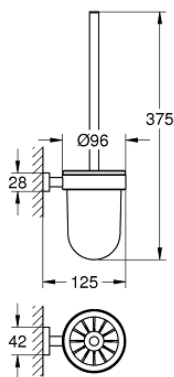

40 513 DC1 ESSENTIALS CUBE TOILET BRUSH SET

PRODUCT DESCRIPTION

- Colour: supersteel
- material: glass / metal
- wall mounted
- concealed fastening
- GROHE LongLife finish

40 513 DC1 ESSENTIALS CUBE TOILET BRUSH SET

SPARE PARTS, oktober 2019 – now

1: Spare brush (Spare part-nr. 40392DC0)

1.1: Spare brush head (Spare part-nr. 40791001)

2: Spare glass (Spare part-nr. 40393000)