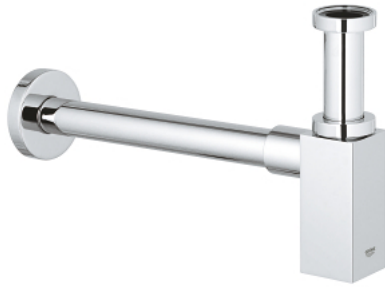

40 564 000 **BOTTLE TRAP**

PRODUCT DESCRIPTION

- Colour: chrome
- for wash basin
- GROHE LongLife finish
- brass body