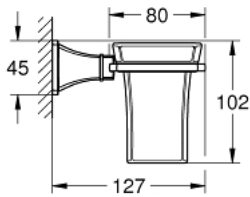

## 40 626 000 GRANDERA HOLDER WITH CERAMIC TUMBLER

### PRODUCT DESCRIPTION

- Colour: chrome
- material: ceramic/metal
- concealed fastening
- GROHE LongLife finish

## 40 626 000 GRANDERA HOLDER WITH CERAMIC TUMBLER

**SPARE PARTS**, marec 2012 – now

1: Cup (Spare part-nr. 40668000)