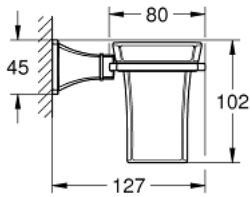

40 626 EN0 GRANDERA HOLDER WITH CERAMIC TUMBLER

PRODUCT DESCRIPTION

- Colour: brushed nickel
- material: ceramic/metal
- concealed fastening
- GROHE LongLife finish

40 626 EN0 GRANDERA HOLDER WITH CERAMIC TUMBLER

SPARE PARTS, marec 2012 – now

1: Cup (Spare part-nr. 40668000)