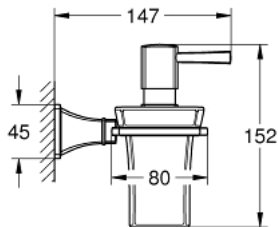

## 40 627 000 GRANDERA HOLDER WITH CERAMIC SOAP DISPENSER

### PRODUCT DESCRIPTION

- Colour: chrome
- material: ceramic/metal
- filling quantity 110 ml
- GROHE LongLife finish

## 40 627 000 GRANDERA HOLDER WITH CERAMIC SOAP DISPENSER

**SPARE PARTS**, marec 2012 – now

1: Soap tank (Spare part-nr. 40669000)