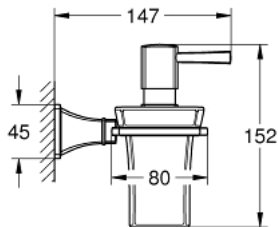

40 627 IG0 GRANDERA HOLDER WITH CERAMIC SOAP DISPENSER

PRODUCT DESCRIPTION

- Colour: chrome/gold
- material: ceramic/metal
- filling quantity 110 ml
- GROHE LongLife finish

40 627 IG0 GRANDERA HOLDER WITH CERAMIC SOAP DISPENSER

SPARE PARTS, marec 2012 – now

1: Soap tank (Spare part-nr. 40669000)