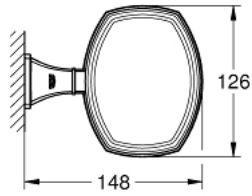

40 628 000 GRANDERA HOLDER WITH CERAMIC SOAP DISH

PRODUCT DESCRIPTION

- Colour: chrome
- material: ceramic/metal
- concealed fastening
- GROHE LongLife finish

40 628 000 GRANDERA HOLDER WITH CERAMIC SOAP DISH

SPARE PARTS, marec 2012 – now

1: Spare soap dish (Spare part-nr. 40670000)