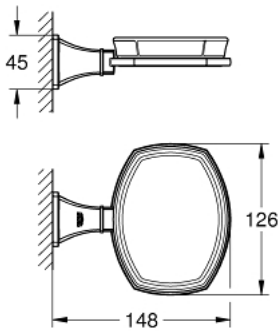

40 628 IG0 GRANDERA HOLDER WITH CERAMIC SOAP DISH

PRODUCT DESCRIPTION

- Colour: chrome/gold
- material: ceramic/metal
- concealed fastening
- GROHE LongLife finish

40 628 IG0 GRANDERA HOLDER WITH CERAMIC SOAP DISH

SPARE PARTS, marec 2012 – now

1: Spare soap dish (Spare part-nr. 40670000)