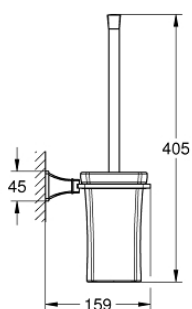

40 632 000 GRANDERA TOILET BRUSH SET

PRODUCT DESCRIPTION

- Colour: chrome
- material: ceramic
- GROHE LongLife finish

40 632 000 GRANDERA TOILET BRUSH SET

SPARE PARTS, marec 2012 – now

1: Brush (Spare part-nr. 40672000)

1.1: Spare brush head (Spare part-nr. 40673000)

2: Spare glass for brush (Spare part-nr. 40671000)