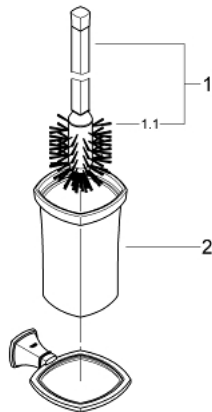

40 632 000 GRANDERA TOILET BRUSH SET

PRODUCT DESCRIPTION

- Colour: chrome
- material: ceramic
- GROHE LongLife finish

40 632 000 GRANDERA TOILET BRUSH SET

SPARE PARTS, marec 2012 – now

1: Brush (Spare part-nr. 40672000)

1.1: Spare brush head (Spare part-nr. 40673000)

2: Spare glass for brush (Spare part-nr. 40671000)