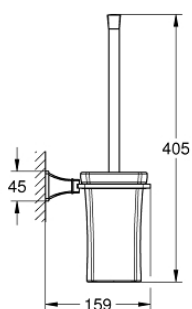

40 632 IG0 GRANDERA TOILET BRUSH SET

PRODUCT DESCRIPTION

- Colour: chrome/gold
- material: ceramic
- GROHE LongLife finish

40 632 IG0 GRANDERA TOILET BRUSH SET

SPARE PARTS, marec 2012 – now

1: Brush (Spare part-nr. 40672IG0)

1.1: Spare brush head (Spare part-nr. 40673000)

2: Spare glass for brush (Spare part-nr. 40671000)