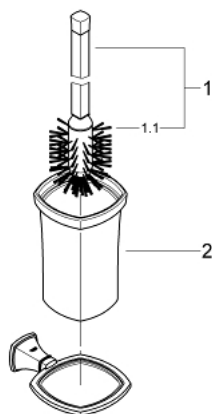

40 632 IG0 GRANDERA TOILET BRUSH SET

PRODUCT DESCRIPTION

- Colour: chrome/gold
- material: ceramic
- GROHE LongLife finish

40 632 IG0 GRANDERA TOILET BRUSH SET

SPARE PARTS, marec 2012 – now

1: Brush (Spare part-nr. 40672IG0)

1.1: Spare brush head (Spare part-nr. 40673000)

2: Spare glass for brush (Spare part-nr. 40671000)