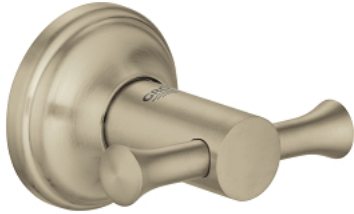

40 656 EN1 ESSENTIALS AUTHENTIC ROBE HOOK

PRODUCT DESCRIPTION

- Colour: brushed nickel
- material: metal
- concealed fastening
- GROHE LongLife finish