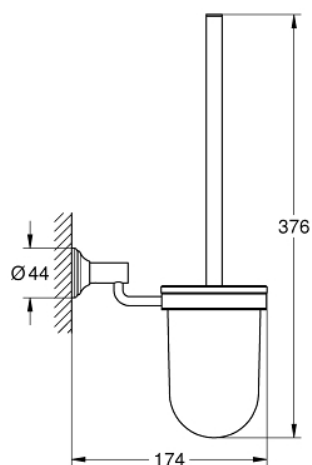

40 658 001 ESSENTIALS AUTHENTIC TOILET BRUSH SET

PRODUCT DESCRIPTION

- Colour: chrome
- material: glass / metal
- wall mounted
- concealed fastening
- GROHE LongLife finish

40 658 001 ESSENTIALS AUTHENTIC TOILET BRUSH SET

SPARE PARTS, oktober 2014 – now

1: Spare brush (Spare part-nr. 40392000)

1.1: Spare brush head (Spare part-nr. 40791001)

2: Spare glass (Spare part-nr. 40393000)