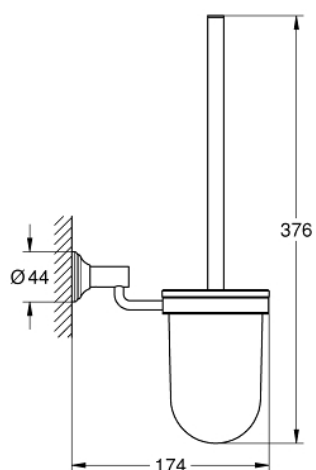

## 40 658 EN1 ESSENTIALS AUTHENTIC TOILET BRUSH SET

### PRODUCT DESCRIPTION

- Colour: brushed nickel
- material: glass / metal
- wall mounted
- concealed fastening
- GROHE LongLife finish

## 40 658 EN1 ESSENTIALS AUTHENTIC TOILET BRUSH SET

**SPARE PARTS**, oktober 2014 – now

1: Spare brush (Spare part-nr. 40392EN0)

1.1: Spare brush head (Spare part-nr. 40791001)

2: Spare glass (Spare part-nr. 40393000)