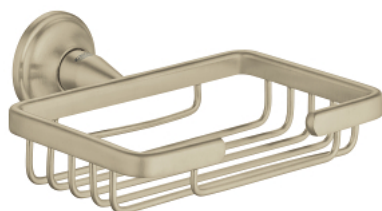

40 659 EN1 ESSENTIALS AUTHENTIC FILLING BASKET, SMALL

PRODUCT DESCRIPTION

- Colour: brushed nickel
- material: metal
- concealed fastening
- GROHE LongLife finish