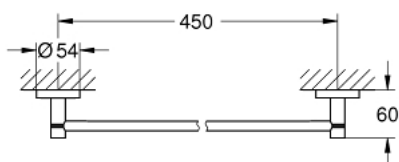

40 688 GL1 ESSENTIALS TOWEL RAIL

PRODUCT DESCRIPTION

- Colour: cool sunrise
- material: metal
- 504 mm (drilling length 450 mm)
- concealed fastening
- GROHE LongLife finish
- suitable for screwing (including screws and dowels) or gluing (glue 40 915 000 sold separately)
- holding force: max. 10 kg
- the specified holding capacity is valid for static (slowly applied) load and intended use only