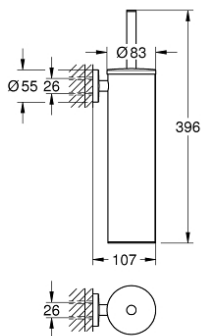

40 696 000 ESSENTIALS TOILET BRUSH SET METAL

PRODUCT DESCRIPTION

- Colour: chrome
- material: metal
- wall mounted
- concealed fastening
- GROHE LongLife finish
- suitable for screwing (including screws and dowels)
- black brush head
- removable inner plastic container

40 696 000 ESSENTIALS TOILET BRUSH SET METAL

SPARE PARTS, januar 2021 – now

1: Brush (Spare part-nr. 40743000)

1.1: Brush head (Spare part-nr. 40744K00)

2: Spare cup for brush (Spare part-nr. 40745K00)