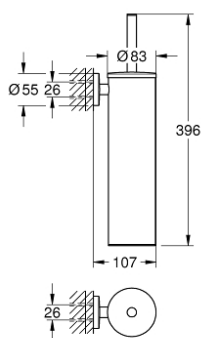

### PRODUCT DESCRIPTION

- Colour: brushed hard graphite
- material: metal
- wall mounted
- concealed fastening
- GROHE LongLife finish
- suitable for screwing (including screws and dowels)
- black brush head
- removable inner plastic container

## 40 696 AL0 ESSENTIALS TOILET BRUSH SET METAL

**SPARE PARTS**, november 2022 – now

1: brush (Spare part-nr. 40743AL0)

1.1: Brush head (Spare part-nr. 40744K00)

2: Spare cup for brush (Spare part-nr. 40745K00)