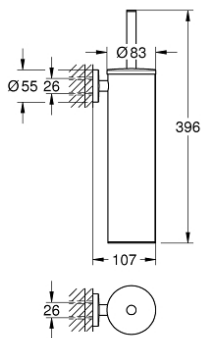

40 696 DA0 ESSENTIALS TOILET BRUSH SET METAL

PRODUCT DESCRIPTION

- Colour: warm sunset
- material: metal
- wall mounted
- concealed fastening
- GROHE LongLife finish
- suitable for screwing (including screws and dowels)
- black brush head
- removable inner plastic container

40 696 DA0 ESSENTIALS TOILET BRUSH SET METAL

SPARE PARTS, november 2022 – now

1: brush (Spare part-nr. 40743DA0)

1.1: Brush head (Spare part-nr. 40744K00)

2: Spare cup for brush (Spare part-nr. 40745K00)