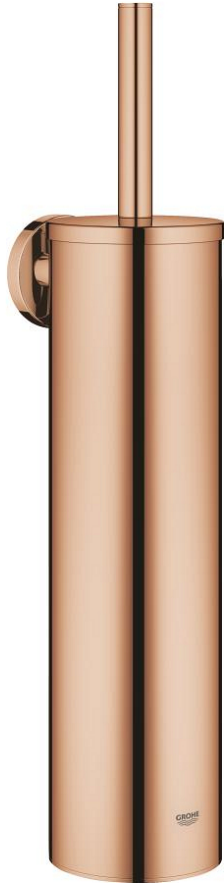

40 696 DA0 ESSENTIALS TOILET BRUSH SET METAL

PRODUCT DESCRIPTION

- Colour: warm sunset
- material: metal
- wall mounted
- concealed fastening
- GROHE LongLife finish
- suitable for screwing (including screws and dowels)
- black brush head
- removable inner plastic container

40 696 DA0 ESSENTIALS TOILET BRUSH SET METAL

SPARE PARTS, november 2022 – now

1: brush (Spare part-nr. 40743DA0)

1.1: Brush head (Spare part-nr. 40744K00)

2: Spare cup for brush (Spare part-nr. 40745K00)