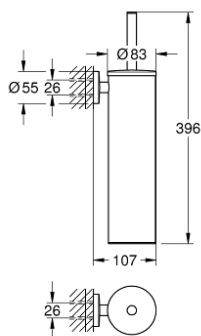

## 40 696 DC0 ESSENTIALS TOILET BRUSH SET METAL

### PRODUCT DESCRIPTION

- Colour: supersteel
- material: metal
- wall mounted
- concealed fastening
- GROHE LongLife finish
- suitable for screwing (including screws and dowels)
- black brush head
- removable inner plastic container

## 40 696 DC0 ESSENTIALS TOILET BRUSH SET METAL

**SPARE PARTS**, november 2022 – now

1: brush (Spare part-nr. 40743DC0)

1.1: Brush head (Spare part-nr. 40744K00)

2: Spare cup for brush (Spare part-nr. 40745K00)