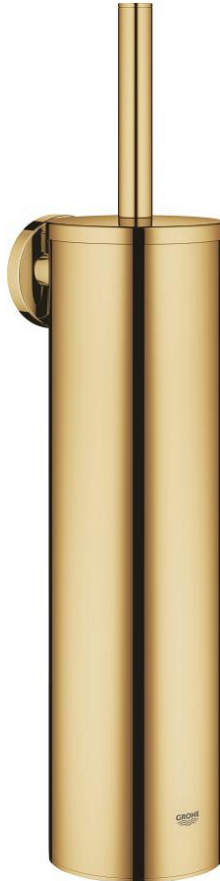

## 40 696 GL0 ESSENTIALS TOILET BRUSH SET METAL

### PRODUCT DESCRIPTION

- Colour: cool sunrise
- material: metal
- wall mounted
- concealed fastening
- GROHE LongLife finish
- suitable for screwing (including screws and dowels)
- black brush head
- removable inner plastic container

## 40 696 GL0 ESSENTIALS TOILET BRUSH SET METAL

**SPARE PARTS**, november 2022 – now

1: brush (Spare part-nr. 40743GL0)

1.1: Brush head (Spare part-nr. 40744K00)

2: Spare cup for brush (Spare part-nr. 40745K00)