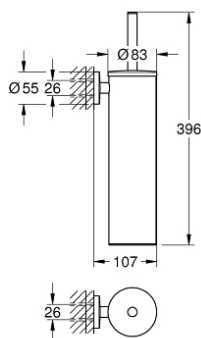

### PRODUCT DESCRIPTION

- Colour: cool sunrise
- material: metal
- wall mounted
- concealed fastening
- GROHE LongLife finish
- suitable for screwing (including screws and dowels)
- black brush head
- removable inner plastic container

## 40 696 GL0 ESSENTIALS TOILET BRUSH SET METAL

**SPARE PARTS**, november 2022 – now

1: brush (Spare part-nr. 40743GL0)

1.1: Brush head (Spare part-nr. 40744K00)

2: Spare cup for brush (Spare part-nr. 40745K00)