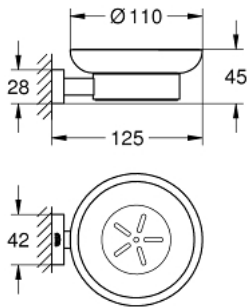

40 754 001 ESSENTIALS CUBE SOAP DISH WITH HOLDER

PRODUCT DESCRIPTION

- Colour: chrome
- material: glass / metal
- consisting of:
 - holder (40 508 001)
 - soap dish (40 368 001)
 - concealed fastening
 - GROHE LongLife finish

40 754 001 ESSENTIALS CUBE SOAP DISH WITH HOLDER

SPARE PARTS, november 2014 – now

1: Soap dish (Spare part-nr. 40368001)