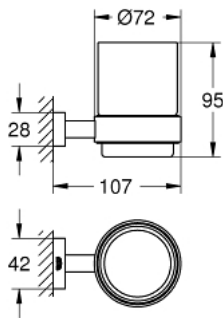

40 755 001 ESSENTIALS CUBE CRYSTAL GLASS WITH HOLDER

PRODUCT DESCRIPTION

- Colour: chrome
- material: glass / metal
- consisting of:
 - holder (40 508 001)
 - crystal glass (40 372 001)
 - concealed fastening
 - GROHE LongLife finish

40 755 001 ESSENTIALS CUBE CRYSTAL GLASS WITH HOLDER

SPARE PARTS, november 2014 – now

1: Crystal glass (Spare part-nr. 40372001)