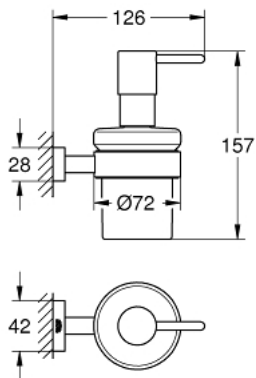

40 756 001 ESSENTIALS CUBE SOAP DISPENSER WITH HOLDER

PRODUCT DESCRIPTION

- Colour: chrome
- material: glass / metal
- filling quantity 160 ml
- consisting of:
 - holder (40 508 001)
 - soap dispenser (40 394 001)
 - concealed fastening
 - GROHE LongLife finish

40 756 001 ESSENTIALS CUBE SOAP DISPENSER WITH HOLDER

SPARE PARTS, november 2014 – now

1: Soap dispenser (Spare part-nr. 40394001)