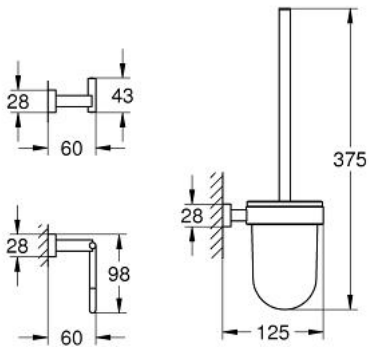

40 757 001 ESSENTIALS CUBE CITY RESTROOM ACCESSORIES SET 3-IN-1

PRODUCT DESCRIPTION

- Colour: chrome
- material: glass / metal
- consisting of:
 - robe hook (40 511 001)
 - toilet paper holder (40 507 001)
 - toilet brush (40 513 001)
- concealed fastening
- GROHE LongLife finish

40 757 001 ESSENTIALS CUBE CITY RESTROOM ACCESSORIES SET 3-IN-1

SPARE PARTS, november 2014 – now

1: Spare brush (Spare part-nr. 40392000)

1.1: Spare brush head (Spare part-nr. 40791001)

2: Spare glass (Spare part-nr. 40393000)