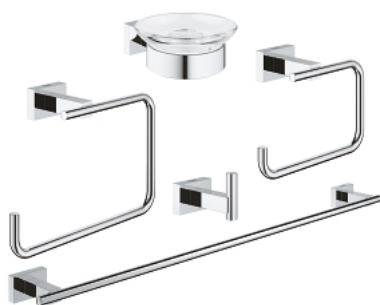

40 758 001 ESSENTIALS CUBE MASTER BATHROOM ACCESSORIES SET 5-IN-1

PRODUCT DESCRIPTION

- Colour: chrome
- material: glass / metal
- consisting of:
 - soap dish with holder (40 754 001)
 - towel rail, 558 mm (40 509 001)
 - toilet paper holder (40 507 001)
 - robe hook (40 511 001)
 - towel ring (40 510 001)
- concealed fastening
- GROHE LongLife finish

40 758 001 **ESSENTIALS CUBE MASTER BATHROOM ACCESSORIES SET 5-IN-1**

SPARE PARTS, november 2014 – now

1: Soap dish (Spare part-nr. 40368001)