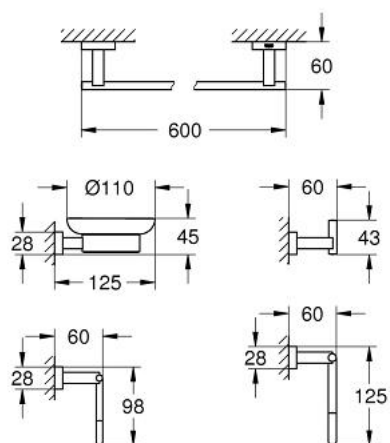

40 758 001 ESSENTIALS CUBE MASTER BATHROOM ACCESSORIES SET 5-IN-1

PRODUCT DESCRIPTION

- Colour: chrome
- material: glass / metal
- consisting of:
 - soap dish with holder (40 754 001)
 - towel rail, 558 mm (40 509 001)
 - toilet paper holder (40 507 001)
 - robe hook (40 511 001)
 - towel ring (40 510 001)
- concealed fastening
- GROHE LongLife finish

40 758 001 **ESSENTIALS CUBE MASTER BATHROOM ACCESSORIES SET 5-IN-1**

SPARE PARTS, november 2014 – now

1: Soap dish (Spare part-nr. 40368001)