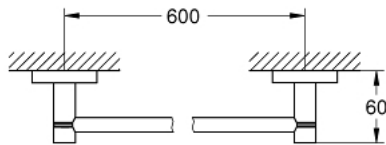

40 775 EN1 ESSENTIALS GUEST BATHROOM ACCESSORIES SET 3-IN-1

PRODUCT DESCRIPTION

- Colour: brushed nickel
- material: metal
- consisting of:
 - towel rail, 600 mm (40 366 001)
 - robe hook (40 364 001)
 - toilet paper holder (40 367 001)
- concealed fastening
- GROHE LongLife finish
- suitable for screwing (including screws and dowels) or gluing (glue 40 915 000 sold separately - 4 x needed)