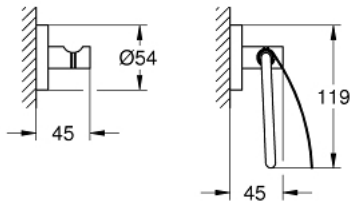

40 775 EN1 ESSENTIALS GUEST BATHROOM ACCESSORIES SET 3-IN-1

PRODUCT DESCRIPTION

- Colour: brushed nickel
- material: metal
- consisting of:
 - towel rail, 600 mm (40 366 001)
 - robe hook (40 364 001)
 - toilet paper holder (40 367 001)
- concealed fastening
- GROHE LongLife finish
- suitable for screwing (including screws and dowels) or gluing (glue 40 915 000 sold separately - 4 x needed)