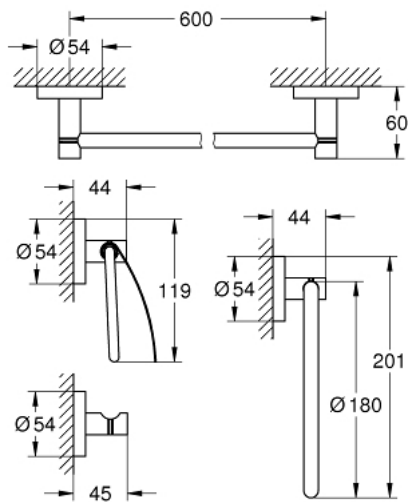

40 776 DC1 ESSENTIALS MASTER BATHROOM ACCESSORIES SET 4-IN-1

PRODUCT DESCRIPTION

- Colour: supersteel
- material: metal
- consisting of:
 - towel ring (40 365 001)
 - robe hook (40 364 001)
 - toilet paper holder (40 367 001)
 - towel rail, 600 mm (40 366 001)
- concealed fastening
- GROHE LongLife finish
- suitable for screwing (including screws and dowels) or gluing (glue 40 915 000 sold separately)