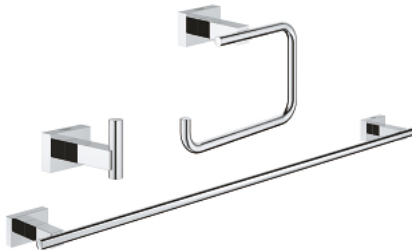

40 777 001 ESSENTIALS CUBE GUEST BATHROOM ACCESSORIES SET 3-IN-1

PRODUCT DESCRIPTION

- Colour: chrome
- material: metal
- consisting of:
 - robe hook (40 511 001)
 - toilet paper holder (40 507 001)
 - towel rail, 558 mm (40 509 001)
- concealed fastening
- GROHE LongLife finish