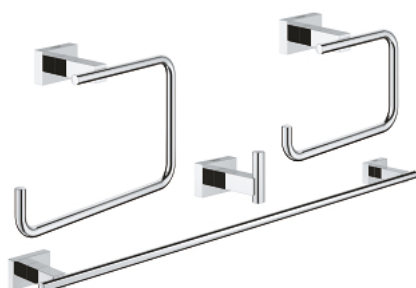

## 40 778 001 ESSENTIALS CUBE MASTER BATHROOM ACCESSORIES SET 4-IN-1

### PRODUCT DESCRIPTION

- Colour: chrome
- material: metal
- consisting of:
  - robe hook (40 511 001)
  - towel ring (40 510 001)
  - toilet paper holder (40 507 001)
  - towel rail, 558 mm (40 509 001)
- concealed fastening
- GROHE LongLife finish