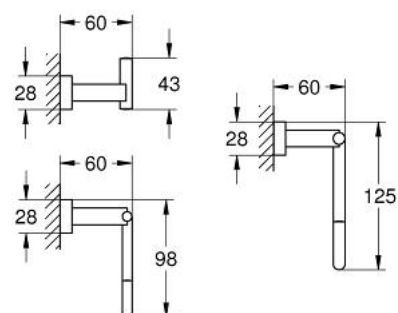

### PRODUCT DESCRIPTION

- Colour: chrome
- material: metal
- consisting of:
  - robe hook (40 511 001)
  - towel ring (40 510 001)
  - toilet paper holder (40 507 001)
  - towel rail, 558 mm (40 509 001)
- concealed fastening
- GROHE LongLife finish