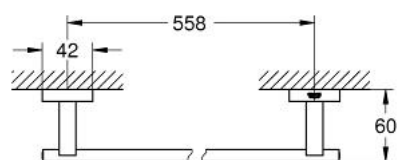

### PRODUCT DESCRIPTION

- Colour: chrome
- material: metal
- consisting of:
  - robe hook (40 511 001)
  - towel ring (40 510 001)
  - toilet paper holder (40 507 001)
  - towel rail, 558 mm (40 509 001)
- concealed fastening
- GROHE LongLife finish